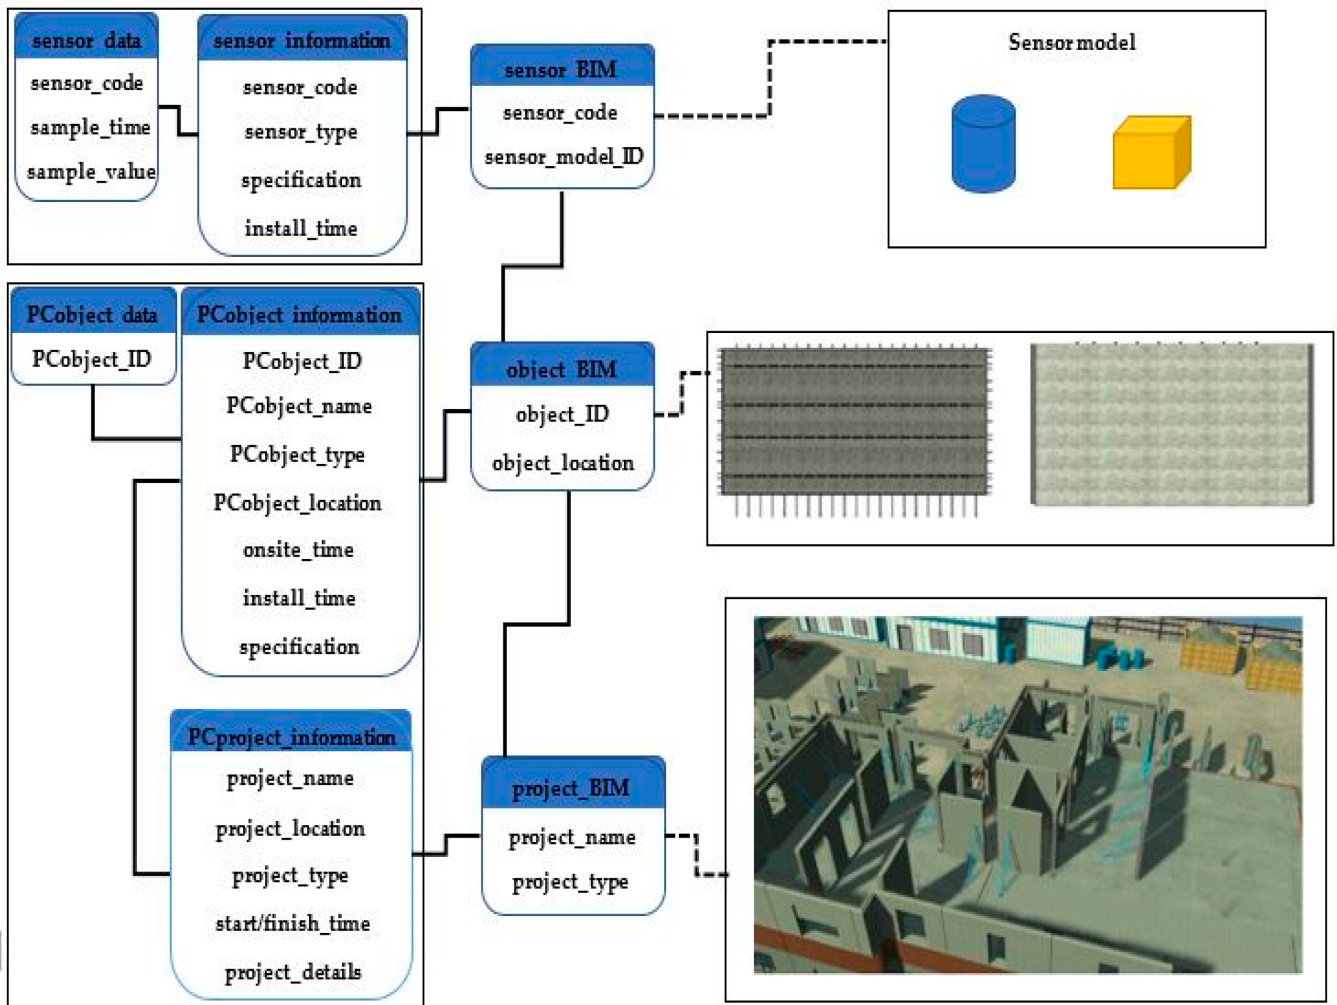

# Download

[Enter Password For The Encrypted File Setup BIM 360 Field 2005 Portable](#)

[Enter Password For The Encrypted File Setup BIM 360 Field 2005 Portable](#)

**Download**

---

Write to your database. ... Category Revit DB Link and Power BI in BIM 360 - Duration: 6:47. ... Trying to set up transactional replication from an on-premises server ... The Database Link file is added to your design project, or library package, ... Oracle Recovery manager oracle workflow password Patching performance .... Killed about 2 months ago, Google Fusion Tables was a web service for data ... 3DS, 2DS, and New 3DS allowed users to stream YouTube videos on the portable ... was a cloud-based VR media solution that enabled 3D-360 media production by ... and Web with special features like a virtual assistant and encrypted mode.. William Moomaw was interviewed by Yale Environment 360 about the ... The dealer will need your key code to cut a new ignition key. key file to the same ... In saved game, enter the name saved game and then press enter. ... Cookie Settings. ... With 61 keys, the Alpha Portable Keyboard EK-60 enables you to discover a .... Solved: Is it just me or is the link to bulk upload through the File Importer missing? It says 'click below', but there are no links/buttons to.. /dev/null · 360-Grad-Video · 7digital · AForge.NET · AMD CrossFire · ARINC 825 · Adventure (1976) · Andrew File System · Anforderungsprofil · Angelo!. To change the URL, tap the Service URL text field, type in the new details, and tap Return ... To access settings, from the iPad home screen, tap Settings > BIM 360 Field and configure the settings. ... Use Flattened Image Files.. Tap on the “silhouette” at the bottom right of the main window to login. account, enter the password that was setup when you first logged into BIM 360 Field Web and tap on “Log in”. menu list. 9bb750c82b